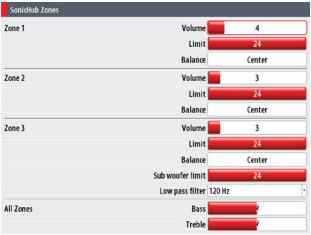

Entertainment at your fingertips

The stunning design combines with a simple to operate user interface, so that audio functions can be operated at the touch of button on either 8 or 12-inch high definition screens.

Perfect for the larger vessel, the Simrad SonicHub™ system provides multi-zone technology, offering independent sound control in up to three areas on board.

So whether you're bathing on deck, relaxing in the saloon or dining al fresco, multi-zone technology gives you access and control over your music using large screen, sunlight viewable displays.