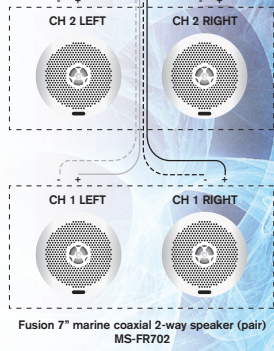

Perfect for the larger vessel, the Simrad SonicHub™ system provides multi-zone technology, offering independent sound control in up to three areas on board.

So whether you're bathing on deck, relaxing in the saloon or dining al fresco, multi-zone technology gives you access and control over your music using large screen, sunlight viewable displays.

sonic hub™
marine audio server

marine audio server

OPTIONAL

SUPPLIED

Ch1 L = White
 Ch1 R = Grey
 Ch2 L = Green
 Ch2 R = Purple
 Ignition = Yellow
 12+ = Red
 Ground = Black
 Amp turn on = Blue

Note iPod / iPhone audio is available from the SonicHub™ dock direct to Simrad NSE

**ROCK
YOUR
BOAT**

SIMRAD

LOWRANCE®

Ultimate complete audio integration with Lowrance SonicHub™

With the innovative Lowrance High Definition System (HDS) you can enjoy all the benefits of the SonicHub™ docking station on a crystal clear display.

Easy to control and install

The intuitive HDS interface combines a sunlight viewable colour screen (up to 10") with the ultimate in functionality and ease of control.

SonicHub™ is simple to install with no need to cut holes in the helm for an audio head unit, making it the perfect choice for craft with limited space. Just hook up the SonicHub™