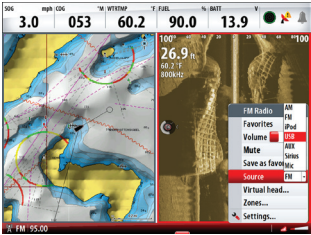

Simrad SonicHub™ Multi-Zone technology

Perfect for the larger vessel, the Simrad SonicHub™ system provides multi-zone technology, offering independent sound control in up to three areas on board.

So whether you're bathing on deck, relaxing in the saloon or dining al fresco, multi-zone technology gives you access and control over your music using large screen, sunlight viewable displays.

sonic hub™
marine audio server

marine audio server