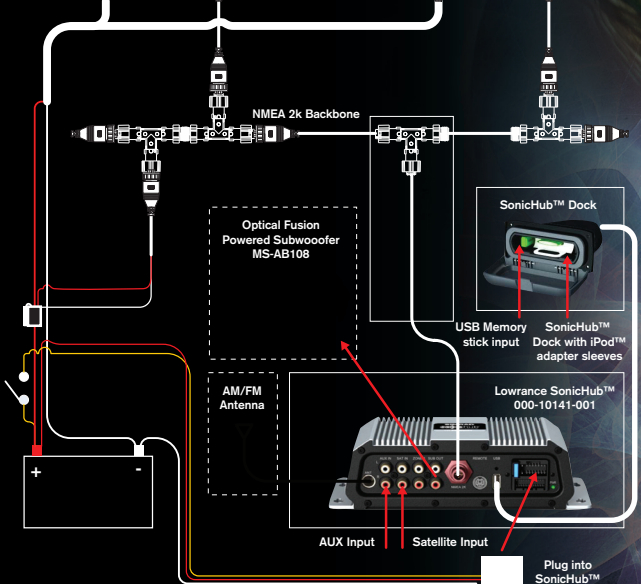

OPTIONAL

SUPPLIED

- Ch1 L = White
- Ch1 R = Grey
- Ch2 L = Green
- Ch2 R = Purple
- Ignition = Yellow
- 12+ = Red
- Ground = Black
- Amp turn on = Blue

Made for

iPod iPhone