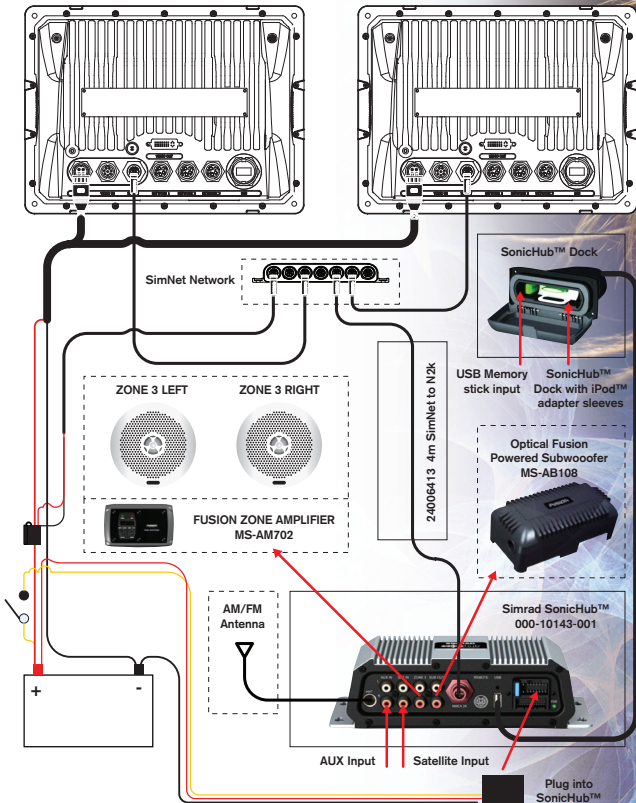

OPTIONAL

SUPPLIED

Ch1 L = White
Ch1 R = Grey
Ch2 L = Green
Ch2 R = Purple
Ignition = Yellow
12+ = Red
Ground = Black
Amp turn on = Blue

Note iPod / iPhone audio is available from the SonicHub™ dock direct to Simrad NSE