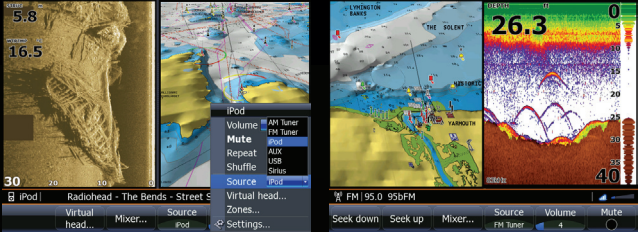

to your Lowrance HDS using the supplied NMEA2000 backbone, plug in the speakers and you're ready to Rock Your Boat™

Stylish speaker package

The Lowrance SonicHub™ system comes with stylish, marine grade 6.5" high power 200W low magnetic speakers for the ultimate in music on the move. With the option to add a subwoofer, the Lowrance SonicHub™ delivers maximum performance audio for a minimal price.